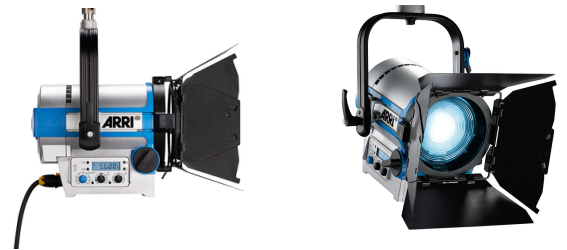

LISTA NOLEGGIO (al giorno)

ARRI

- -1xFRESNEL LED L7C + barn doors 4 leaf
- -1xFRESNEL LED L5C + barn doors 4 leaf